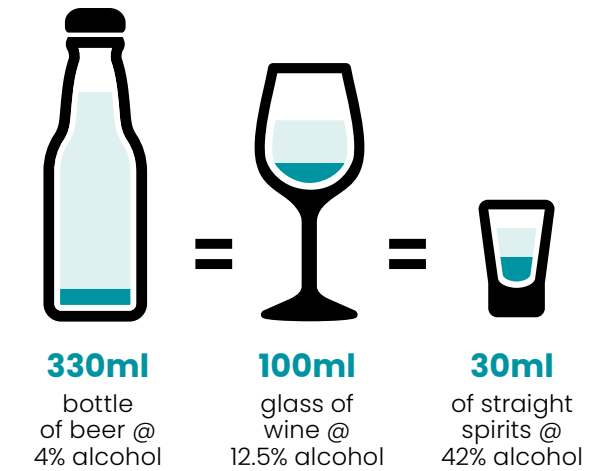

Because wines have different amounts of alcohol in them, not all bottles of wine will contain eight standard drinks. Some will be less, some more. Check the label.

Where do I look?

You'll find the standard drinks content on the label of each bottle, can or cask. If the label shows that your bottle of beer contains 1.5 standard drinks then you are drinking 15 grams of pure alcohol. If a bottle of spirits contains 32 standard drinks and you pour it into 16 glasses, each glass will contain two standard drinks, even if you add a mixer to it.

	330ml of lite beer at 2.5% alcohol
	750ml bottle of wine at 13% alcohol
	1000ml bottle of spirits at 47% alcohol

Standard drinks – know how much alcohol you're really drinking

The standard drinks measure is a simple way to work out how much alcohol you are drinking. All bottles of wine, beer and spirits, and all cans or casks now have standard drinks content on the label – so you can easily tell how many standard drinks there are in what you're drinking.

What are standard drinks?

ONE STANDARD DRINK EQUALS 10 GRAMS OF PURE ALCOHOL

Standard drinks measures the amount of pure alcohol you are drinking.

It's not the amount of liquid you're drinking that's important – it's the amount of alcohol.

APPROX. 10G PURE ALCOHOL

Each of these is one standard drink containing approximately 10 grams of alcohol, depending on the alcohol percentage.

A standard drink is a measure of the amount of alcohol, not the amount of liquid you're drinking – because it's the alcohol content that's most important to track.

Because drinks have different amounts of alcohol in them, the number of standard drinks in each bottle, can or cask will be different.